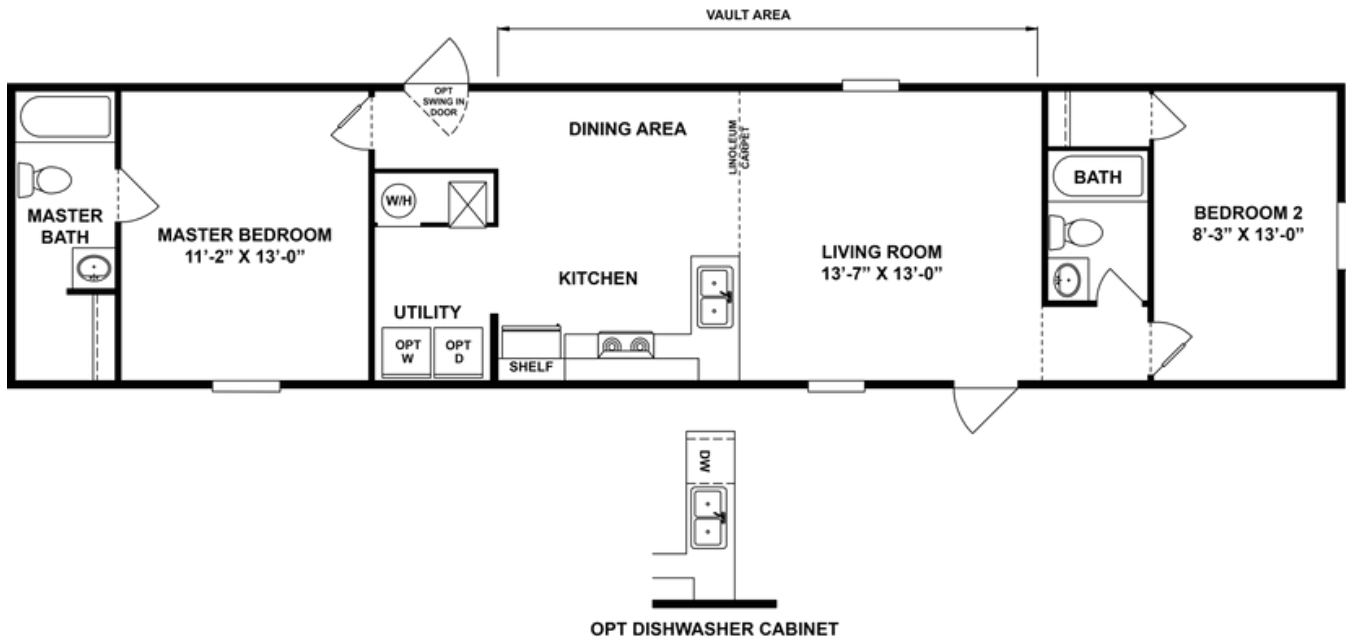

#1 - THE DELIGHT

#1 - THE DELIGHT Model number: 36TRR14602AH19
2 beds • 2 baths • 840 sq.ft. • 14' width • 60' depth

Our home building facilities invest in continuous product and process improvements. Plans, dimensions, features, materials, specifications and availability are subject to change without notice or obligation. Renderings and floor plans are representative likenesses of our homes and may differ from the actual homes. We invite you to tour a Home Center near you and inspect the highest value in quality housing available or call (865) 882-9198 to speak with a Home Consultant. Copyright 2017, CMH. All rights reserved.

#1 - THE DELIGHT Model number: 36TRR14602AH19

2 beds • 2 baths • 840 sq.ft. • 14' width • 60' depth

Our home building facilities invest in continuous product and process improvements. Plans, dimensions, features, materials, specifications and availability are subject to change without notice or obligation. Renderings and floor plans are representative likenesses of our homes and may differ from the actual homes. We invite you to tour a Home Center near you and inspect the highest value in quality housing available or call (865) 882-9198 to speak with a Home Consultant. Copyright 2017, CMH. All rights reserved.